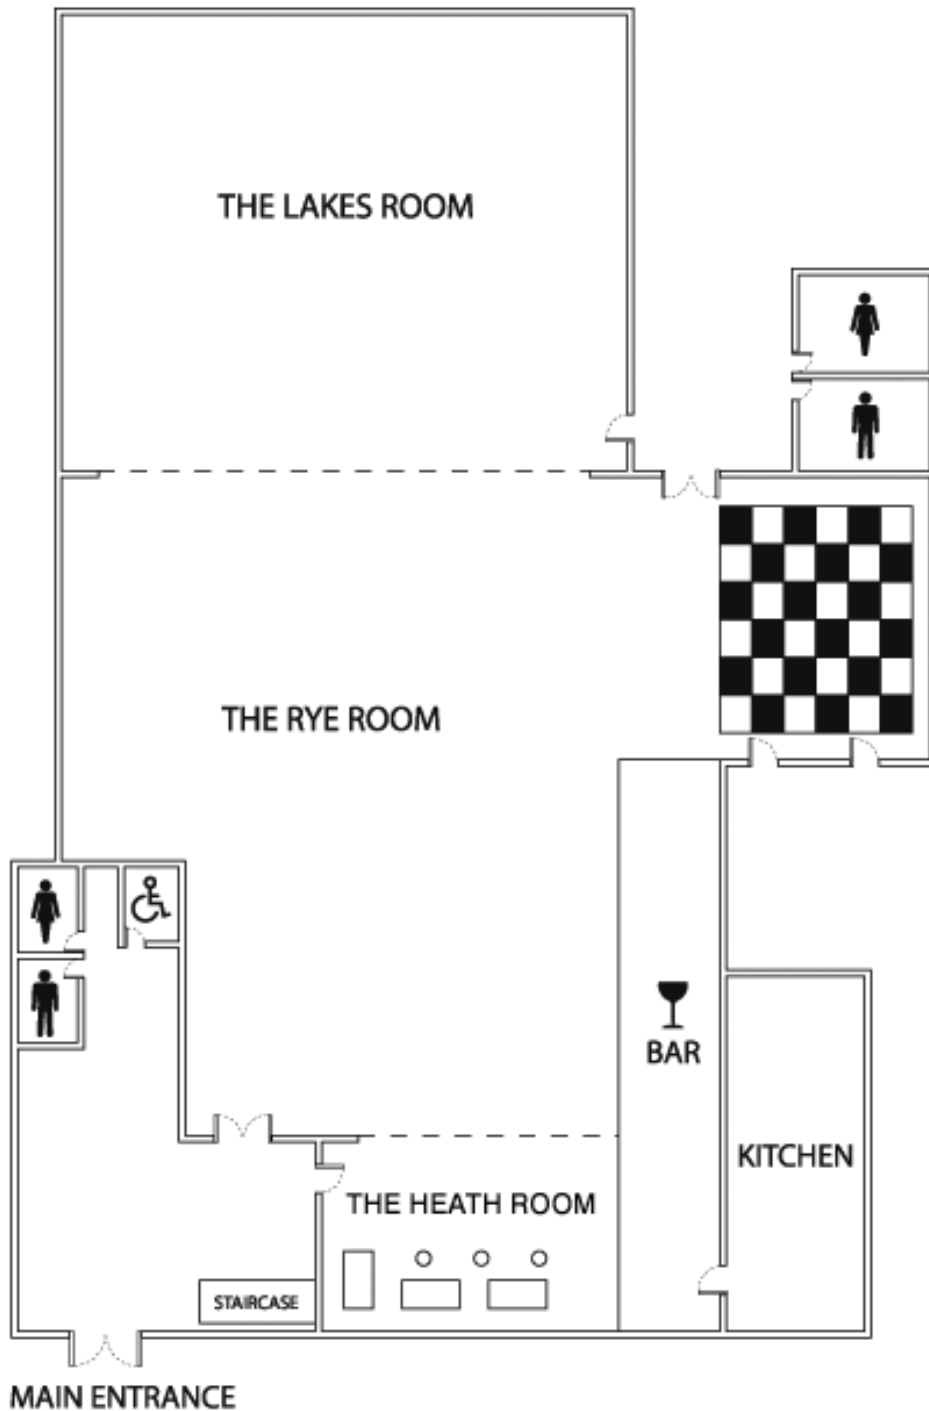

THE GALLERY

	The Heath Room	The Rye Room	The Lakes Room
Size (m)	5.3 x 5.9	18.6 x 11.5	10 x 8.8
Height (m)	2.9	2.9 up to 4.2	Up to 4.2